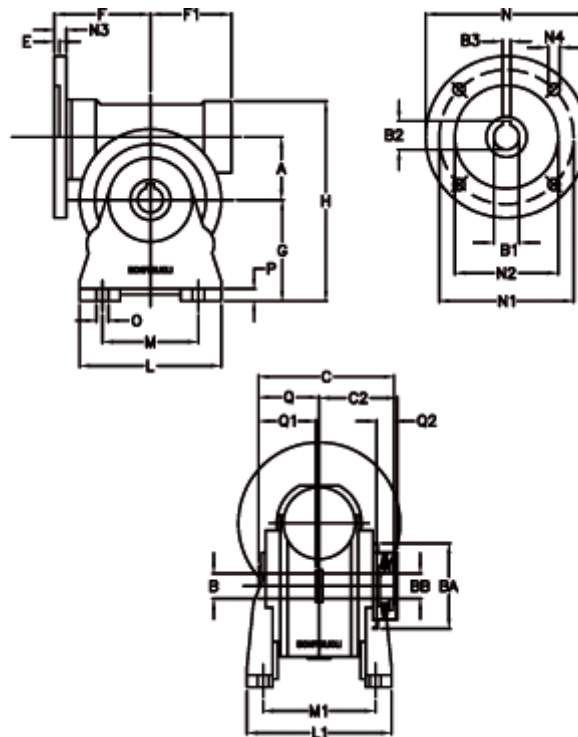

Article number: 390204406022236

Description: Worm Gear with Torque Limiter
VF 44-L2-A-60-P63B5

Measures

a = 44.60	C2 = 48	L1 = 98.0	O = 8.5
B = 18	Description = VF 44A-xx-63B5	m = 52	P = 10
B1 E7 = 11	E = 2.0	M1 = 81.0	Q = 32.0
B2 = 12.8	F = 65	N = 140	Q1 = 32
B3 H9 = 4	F1 = 54	N1 = 115	Q2 = 12
BA = 40	g = 72	N2 = 95	
BB H7 = 11	H = 143	N3 = 10.5	
C = 79	L = 90	N4 = 9,5	